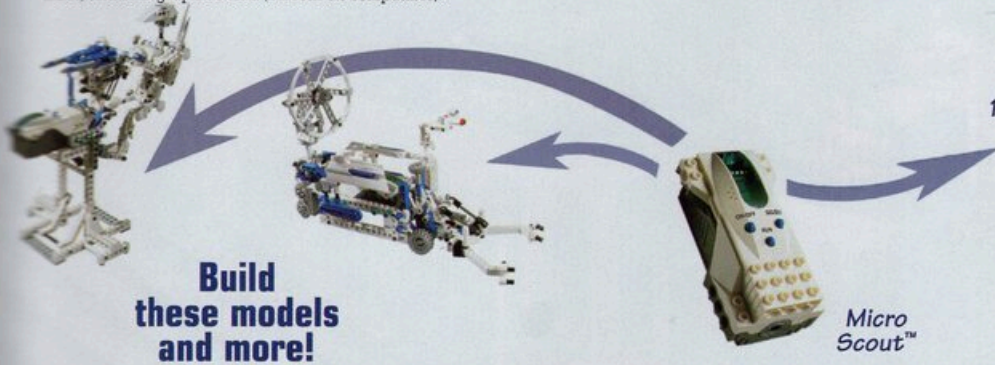

D. Bring Droids to life with the powerful Micro Scout — No computer programming required!

Build and program R2-D2 and L-3GO droids using step-by-step building instructions and guided help from the CD-ROM. Next, create nine snap-on assemblies with the step-by-step instructions on the CD-ROM. Then, use the building tips to construct even more complex droids. Next we give you partial building instructions for master level droids like a battle droid and a Gungan sub - but then you're on your own. Includes the Micro Scout with a built in light sensor, motor and seven built-in programs. Each droid can be built separately using the same pieces. PC only required for CD-ROM building instructions. Requires 2AA batteries (not included). Ages 9+. 652 pieces.
#9748 Droid Developer Kit $39.99

Minimum system requirements for use of CD-ROM: Windows 95 or 98, Pentium 133MHz with 16MB RAM and 50MB available hard disk space, windows compatible mouse, sound card (DirectX 6.0 compatible), 4X CD-ROM, and 1MB graphics card (DirectX 6.0 compatible).

R2-D2

10" Tall